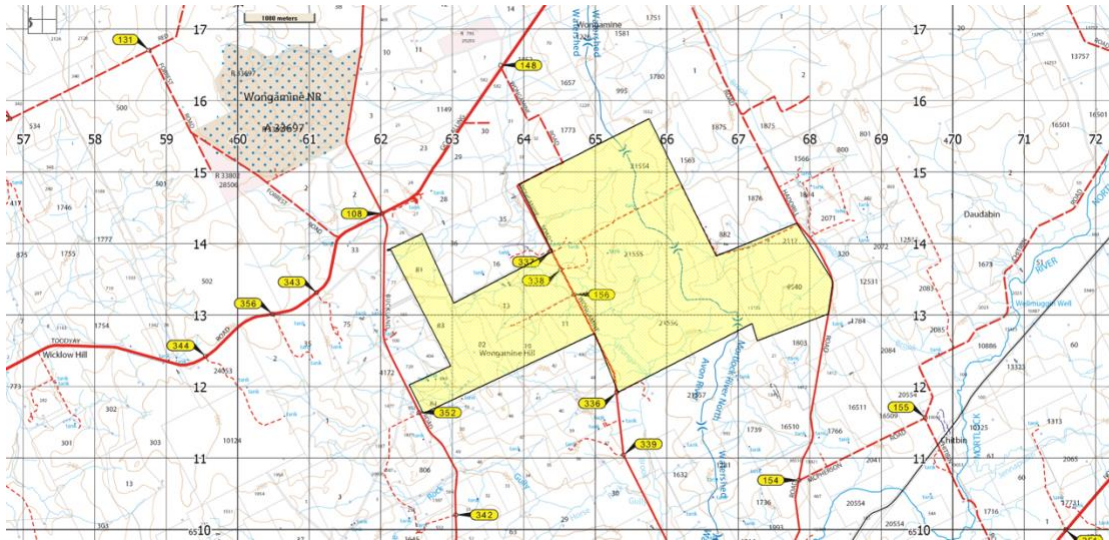

### Diagram – See Competition Map

Waypoints are available from the ENB

Blue PZ Alpha – 4500ft AMSL (within 36nm of YPPH)

Blue PZ Bravo – 8500ft AMSL (within 50nm of YPPH)

Blue PZ Charlie – 10,000ft AMSL (greater than 50nm from YPPH)

## Red PZs

**Red PZ1 - See sketch - 1200ft AMSL (track file available on ENB)**

**Red PZ2 - See sketch - 1000ft AMSL (track file available on ENB)**

**Red PZ3 – See sketch 1200ft AMSL (track file available on ENB)**

**Red PZ4 – See sketch 1000ft AMSL (track file available on ENB)**

**Yellow PZ 10 - See sketch (track file available on ENB)**

**Yellow PZ11 - see sketch (track file available on ENB)**