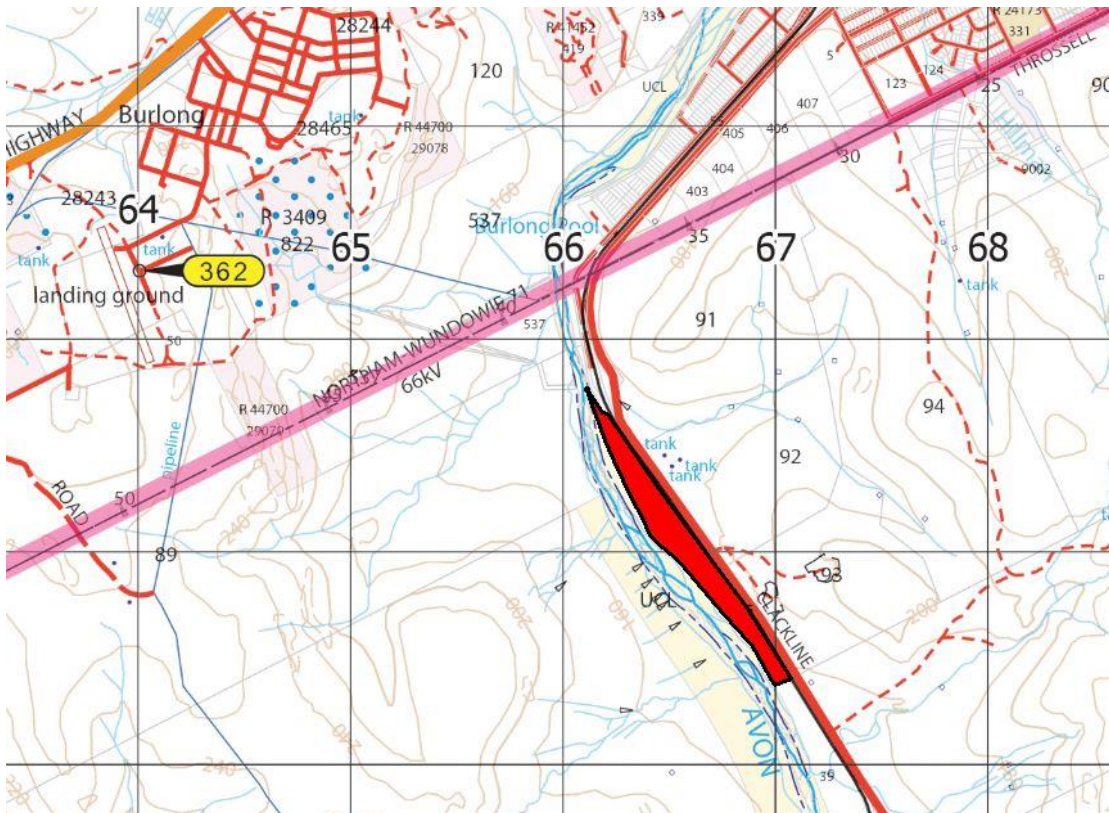

### Diagram – See Competition Map

Waypoints are available from the ENB

Blue PZ Alpha – 4500ft AMSL (within 36nm of YPPH)

Blue PZ Bravo – 8500ft AMSL (within 50nm of YPPH)

Blue PZ Charlie – 10,000ft AMSL (greater than 50nm from YPPH)

## Red PZs

**Red PZ1 - See sketch - 1200ft AMSL (track file available on ENB)**

**Red PZ2 - See sketch - 1000ft AMSL (track file available on ENB)**

**Red PZ3 – See sketch 1200ft AMSL (track file available on ENB)**

**Red PZ4 – See sketch 1000ft AMSL (track file available on ENB)**

**Yellow PZ 10 - See sketch (track file available on ENB)**

**Yellow PZ11 - see sketch (track file available on ENB)**