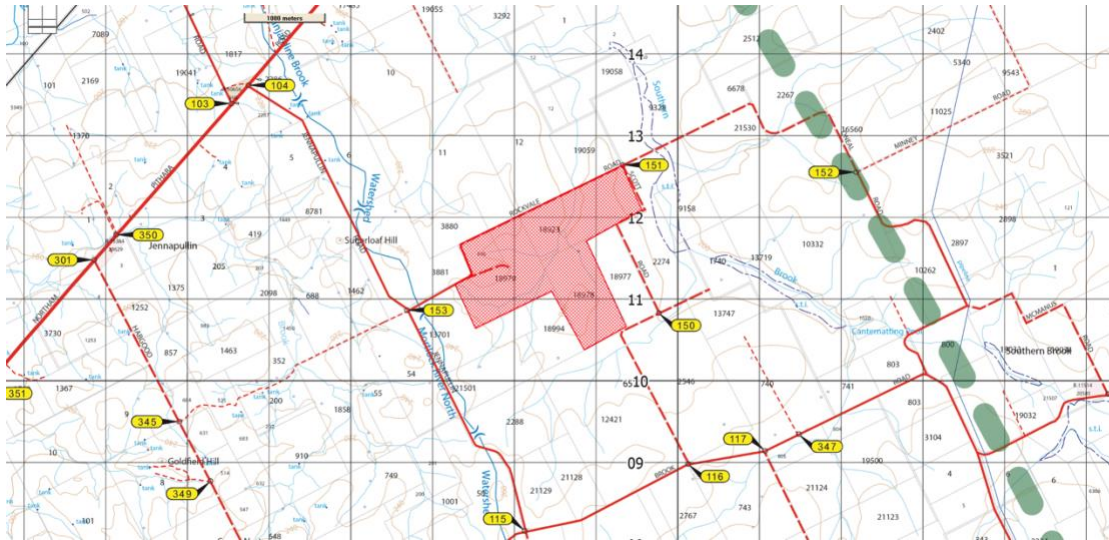

### Diagram – See Competition Map

Waypoints are available from the ENB

Blue PZ Alpha – 4500ft AMSL (within 36nm of YPPH)

Blue PZ Bravo – 8500ft AMSL (within 50nm of YPPH)

Blue PZ Charlie – 10,000ft AMSL (greater than 50nm from YPPH)

## Red PZs

**Red PZ1 - See sketch - 1200ft AMSL (track file available on ENB)**

**Red PZ2 - See sketch - 1000ft AMSL (track file available on ENB)**

**Red PZ3 – See sketch 1200ft AMSL (track file available on ENB)**

**Red PZ4 – See sketch 1000ft AMSL (track file available on ENB)**

**Yellow PZ 10 - See sketch (track file available on ENB)**

**Yellow PZ11 - see sketch (track file available on ENB)**