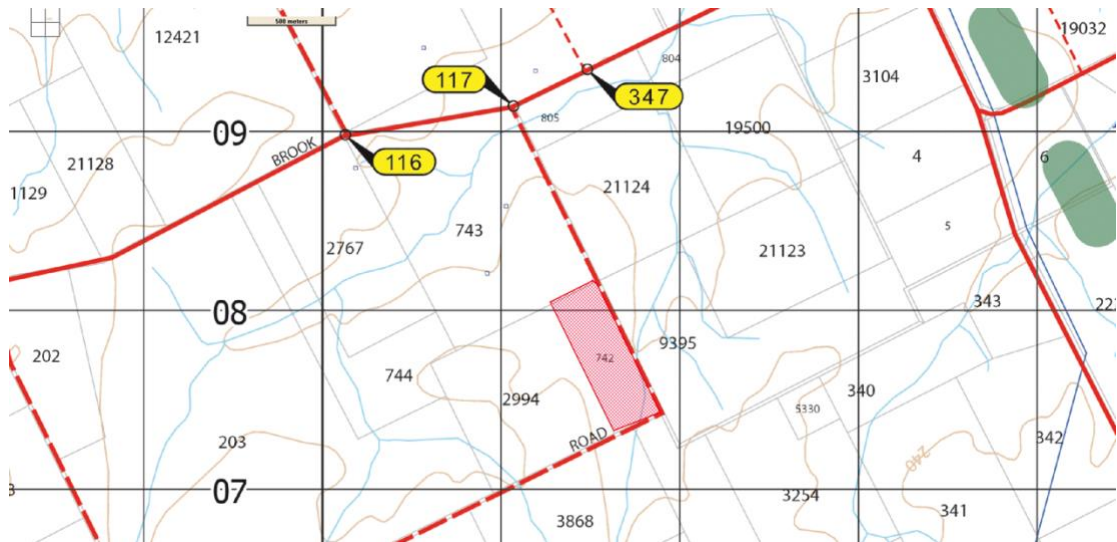

### Diagram – See Competition Map

Waypoints are available from the ENB

Blue PZ Alpha – 4500ft AMSL (within 36nm of YPPH)

Blue PZ Bravo – 8500ft AMSL (within 50nm of YPPH)

Blue PZ Charlie – 10,000ft AMSL (greater than 50nm from YPPH)

## Red PZs

**Red PZ1 - See sketch - 1200ft AMSL (track file available on ENB)**

**Red PZ2 - See sketch - 1000ft AMSL (track file available on ENB)**

**Red PZ3 – See sketch 1200ft AMSL (track file available on ENB)**