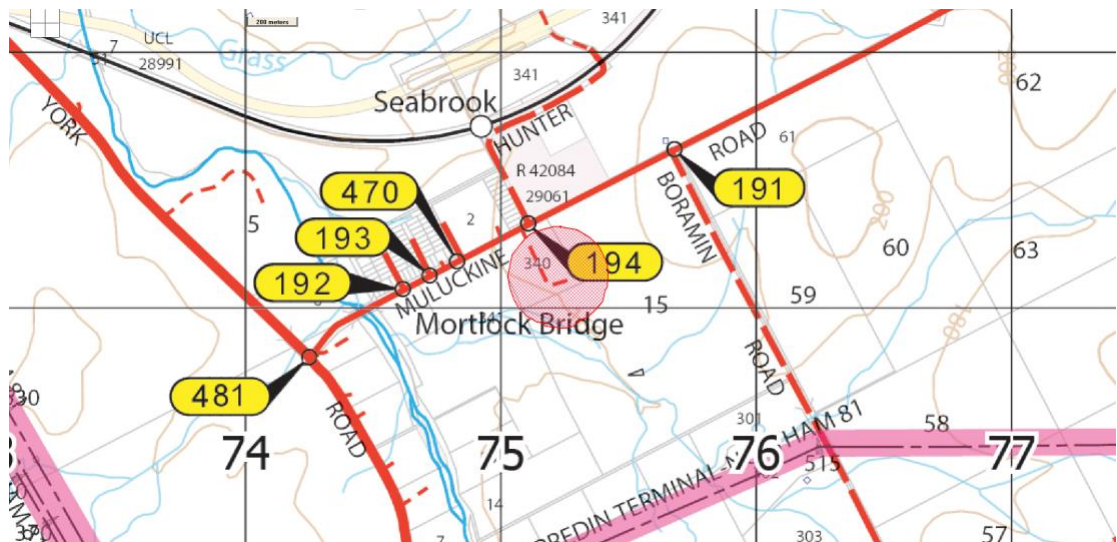

### Diagram – See Competition Map

Waypoints are available from the ENB

Blue PZ Alpha – 4500ft AMSL (within 36nm of YPPH)

Blue PZ Bravo – 8500ft AMSL (within 50nm of YPPH)

Blue PZ Charlie – 10,000ft AMSL (greater than 50nm from YPPH)

## Red PZs

**Red PZ1 - See sketch - 1200ft AMSL (track file available on ENB)**

**Red PZ2 - See sketch - 1000ft AMSL (track file available on ENB)**

**Red PZ3 – See sketch 1200ft AMSL (track file available on ENB)**